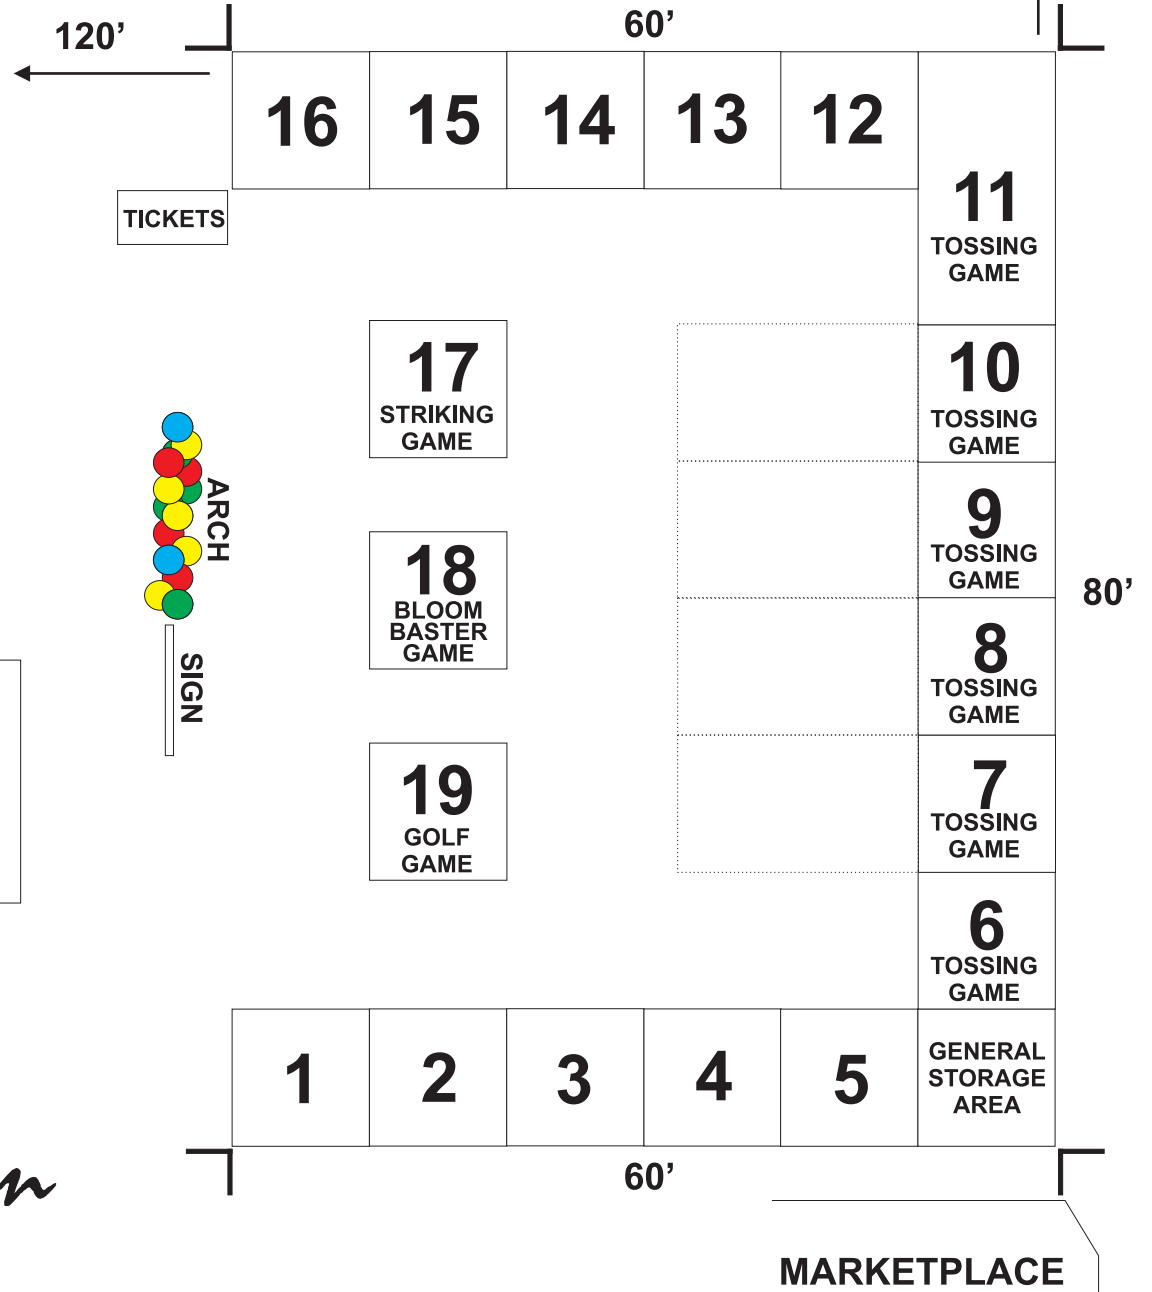

STAGE 3

INTERNATIONAL SHOWS
PAVILION

BOOTHS 1 TO 10 & 12 TO 16 ARE 10' X 10'
BOOTH 11 DOUBLE SIDED IS 20' X 10'
BOOTHS 17 TO 19 10 X 10' APPROX. ARE
OPEN.
THERE IS STORAGE SPACE 10' X 10'

Carnival Pavilion

KID'S CHALET

170'

120'

60'

16

15

14

13

12

TICKETS

11
TOSSING
GAME

17
STRIKING
GAME

10
TOSSING
GAME

18
BLOOM
BASTER
GAME

9
TOSSING
GAME

80'

5

GENERAL
STORAGE
AREA

60'

MARKETPLACE